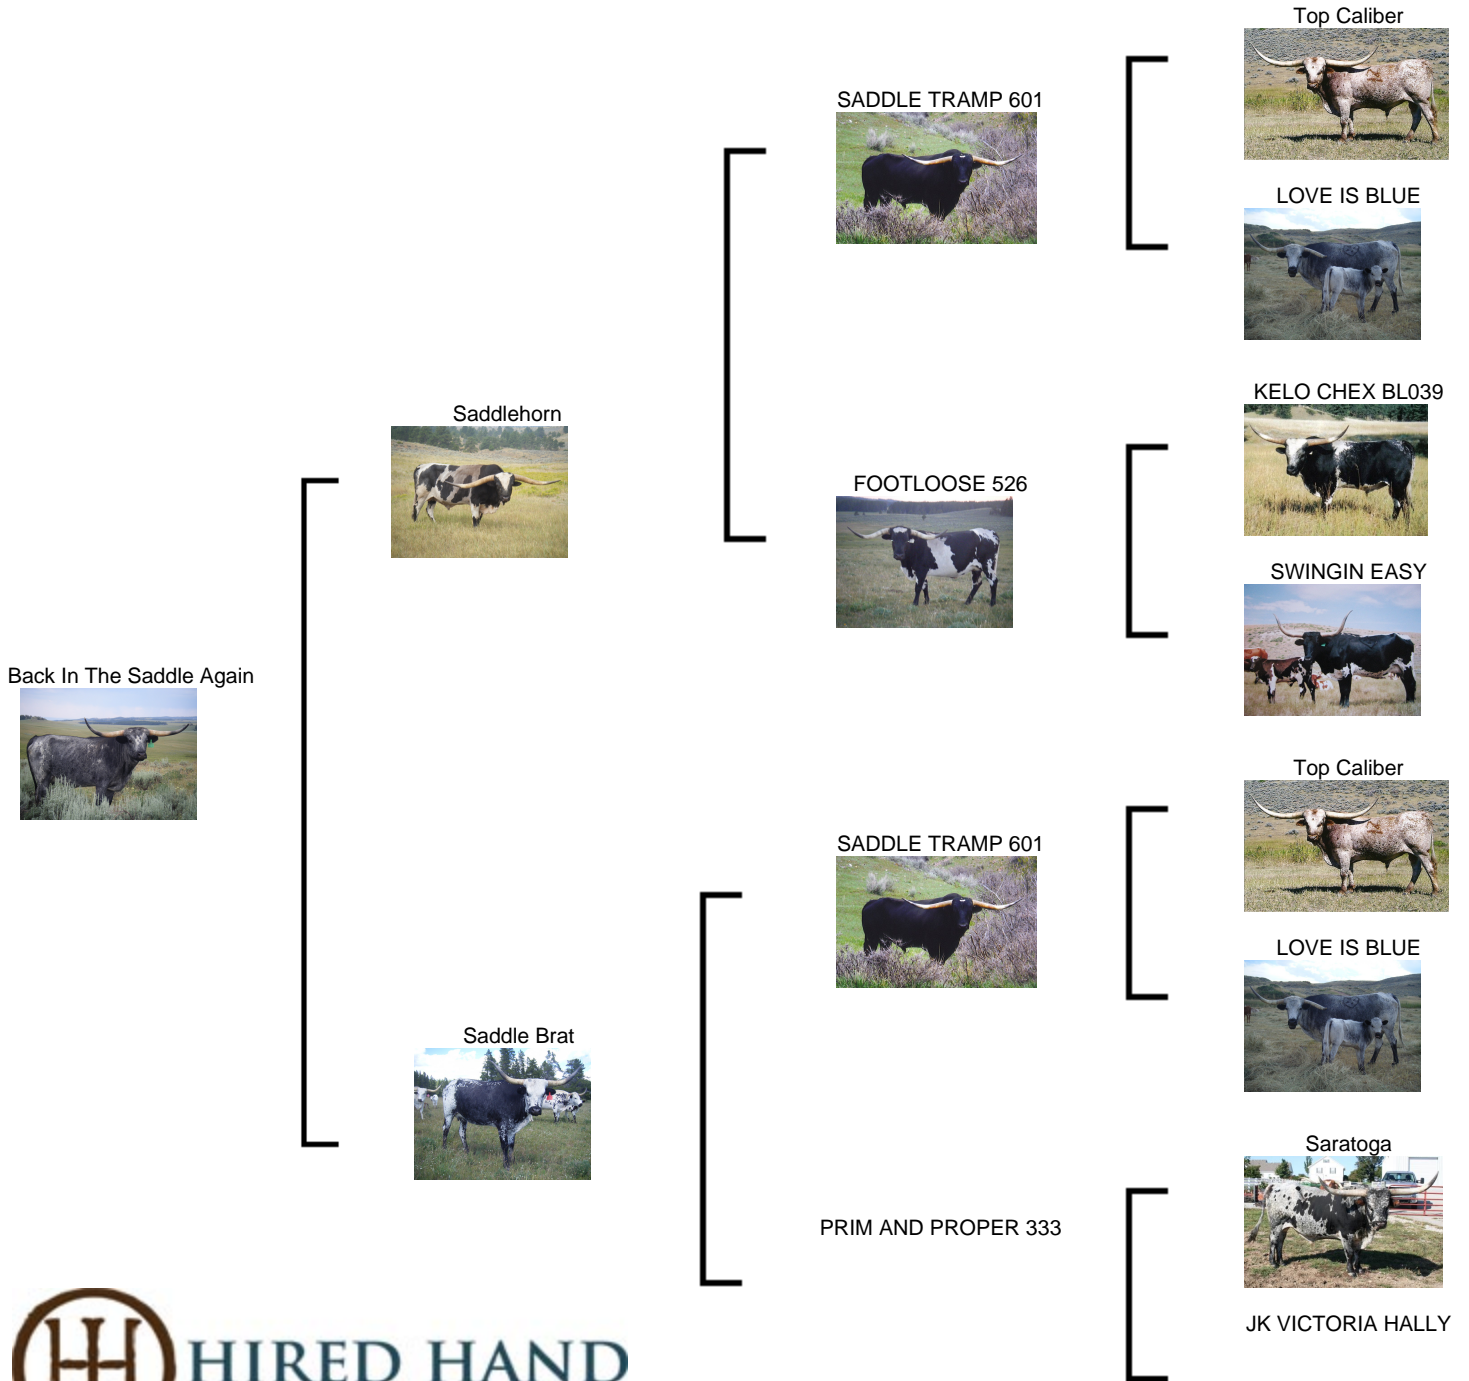

Courtesy of Cliffhanger Genetics

Back In The Saddle Again

Date of Birth: 05/25/2014
Registration 1: C1293268
Breeder: Brett and Darcy DeLapp
Owner: Brett and Darcy DeLapp

Back In The Saddle Again

Saddlehorn

Saddle Brat

SADDLE TRAMP 601

FOOTLOOSE 526

SADDLE TRAMP 601

PRIM AND PROPER 333

Top Caliber

LOVE IS BLUE

KELO CHEX BL039

SWINGIN EASY

Top Caliber

LOVE IS BLUE

Saratoga

JK VICTORIA HALLY